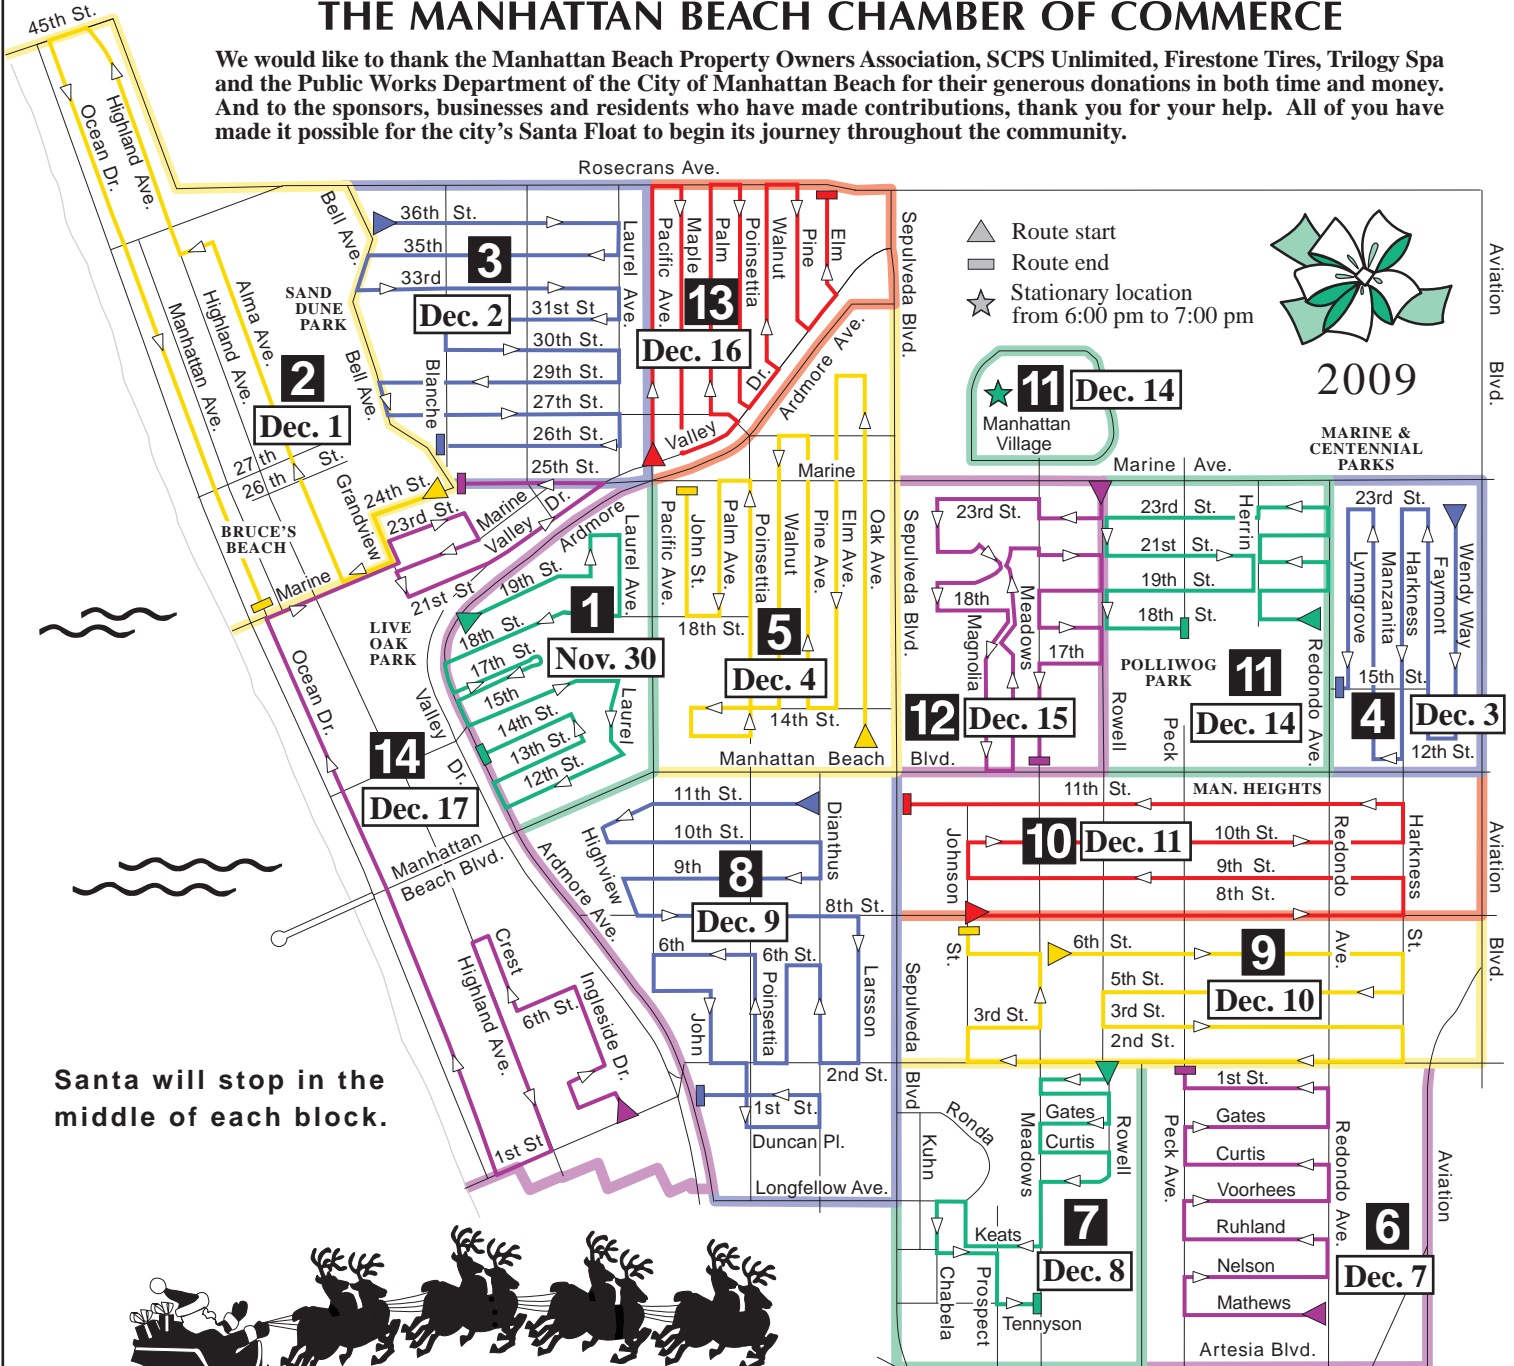

# Santa Claus is coming to Manhattan Beach

SPONSORED BY  
**THE MANHATTAN BEACH CHAMBER OF COMMERCE**

We would like to thank the Manhattan Beach Property Owners Association, SCPS Unlimited, Firestone Tires, Trilogy Spa and the Public Works Department of the City of Manhattan Beach for their generous donations in both time and money. And to the sponsors, businesses and residents who have made contributions, thank you for your help. All of you have made it possible for the city's Santa Float to begin its journey throughout the community.

Santa will stop in the middle of each block.

- Route begins at 5:30 pm at 19th St. & Ardmore Ave.
- Route begins at 5:30 pm at Blanche & 24th St.
- Route begins at 5:30 pm at Bell & 36th St.
- Route begins at 5:30 pm at 23rd St. & Wendy Way.
- Route begins at 5:30 pm at Manhattan Beach Blvd & Oak St.
- Route begins at 5:30 pm at Redondo Ave. & Mathews.
- Route begins at 5:30 pm at 2nd St. & Rowell.
- Route begins at 5:30 pm at Dianthus & 11th St.
- Route begins at 5:30 pm at 6th St. & Meadows.
- Route begins at 5:30 pm at 8th St. & Johnson.
- Route begins at 7:00 pm at 18th St. & Redondo. From 6pm- 7pm Santa will be parked at the Manhattan Village main pool.
- Route begins at 5:30 pm at Marine Ave. & Rowell.
- Route begins at 5:30 pm at Pacific & Valley.
- Route begins at 5:30 pm at Ingleside Ave. & 1st St.